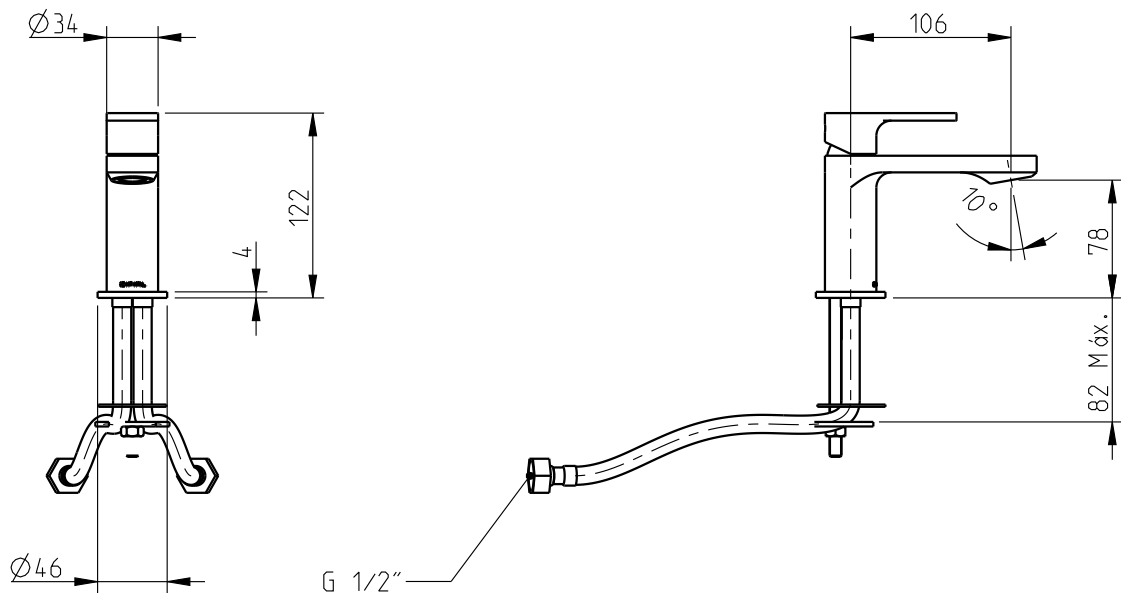

Techno 251

32403T2-XXX.u

Single Lever Mixer

Note:

xxx represents different finishes

Installer:

Please leave all leaflets with the building owner to file for future reference.

dimensions: mm [in]

Techno 251

32403T2-XXX.u

Single Lever Mixer

Note:

xxx represents different finishes

Installer:

Please leave all leaflets with the building owner to file for future reference.