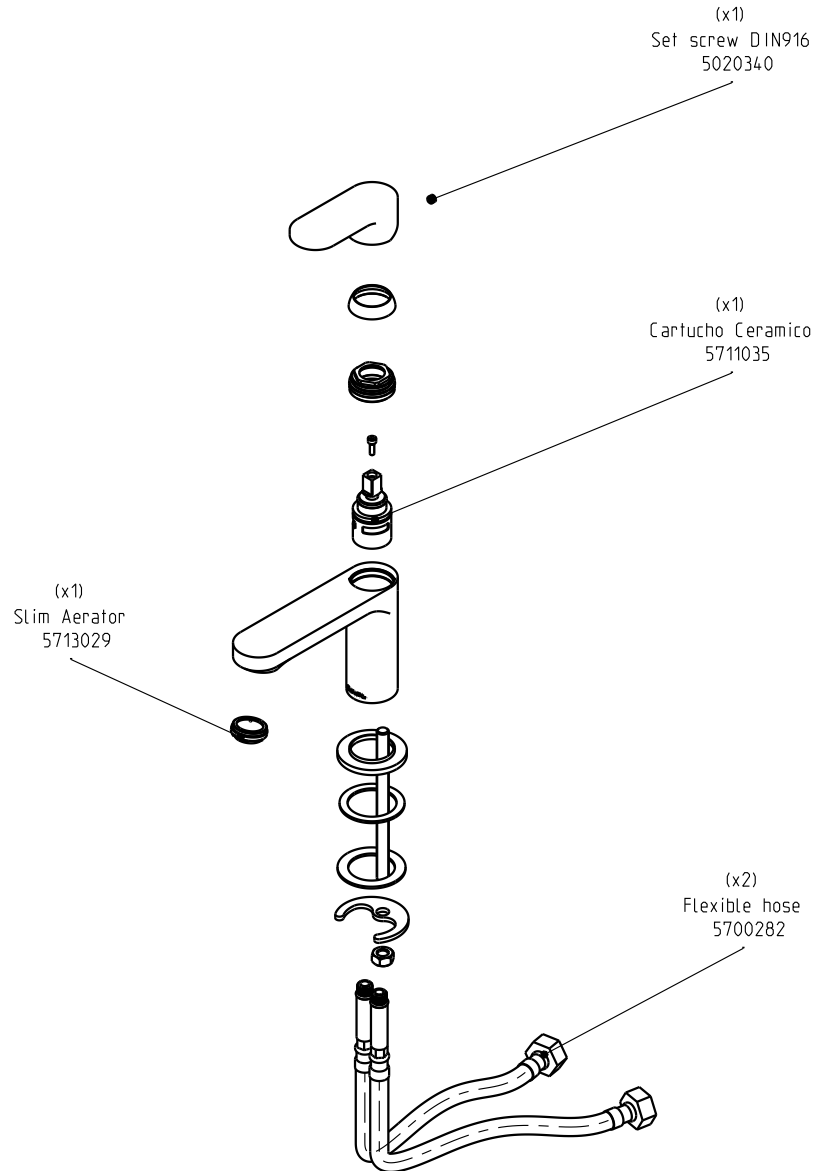

Techno 251

32403T2-XXX.u

Single Lever Mixer

Note:

xxx represents different finishes

Installer:

Please leave all leaflets with the building owner to file for future reference.

dimensions: mm [in]

Techno 251

32403T2-XXX.u

Single Lever Mixer

Note:

xxx represents different finishes

Installer:

Please leave all leaflets with the building owner to file for future reference.