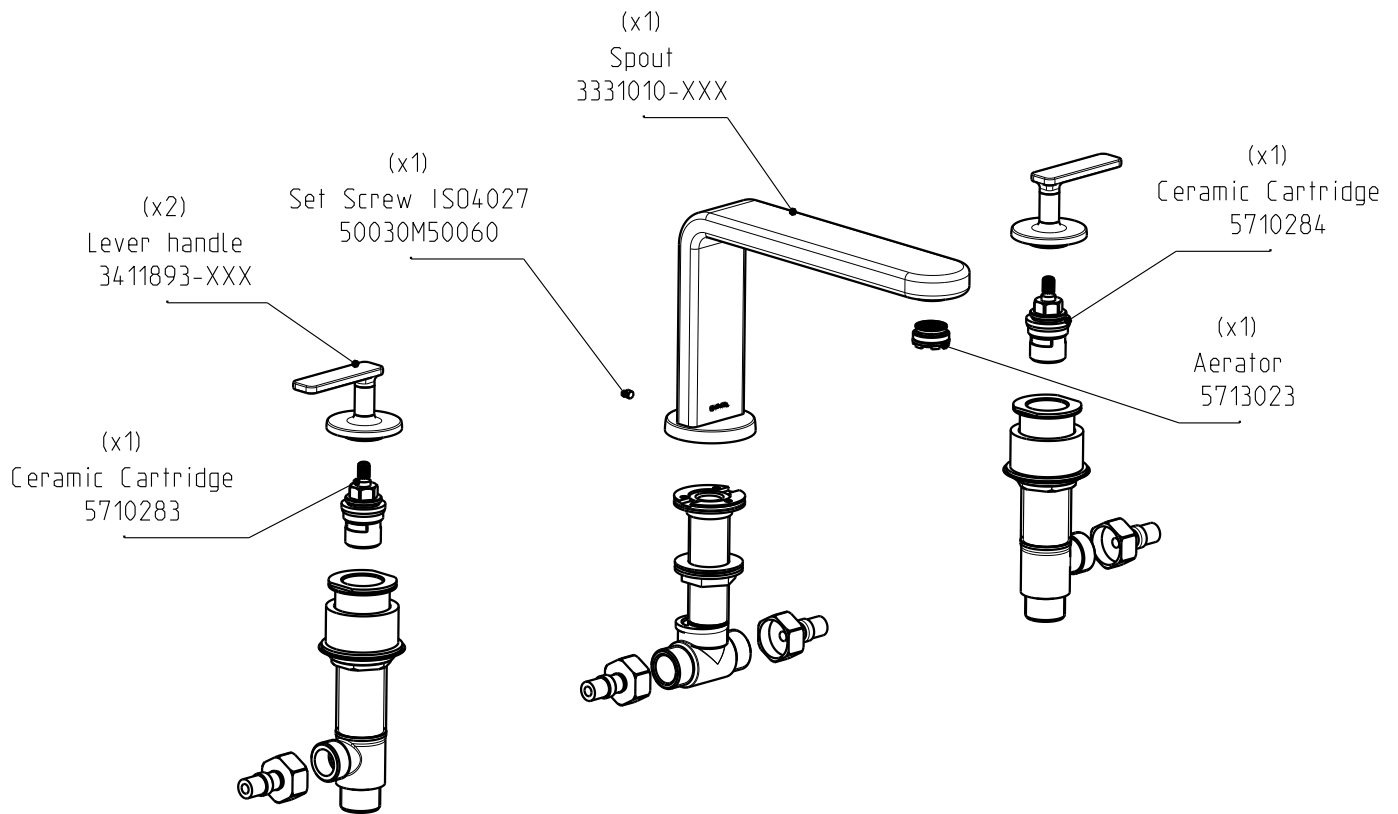

## 3 Hole Bath Mixer

**Note:**  
xxx represents different finishes

**Installer:**  
Please leave all leaflets with the building owner to file for future reference.

dimensions: mm

# TH400

## 3 Hole Bath Mixer

31430T4KXXX.U

**Note:**  
xxx represents different finishes

**Installer:**  
Please leave all leaflets with the building owner to file for future reference.