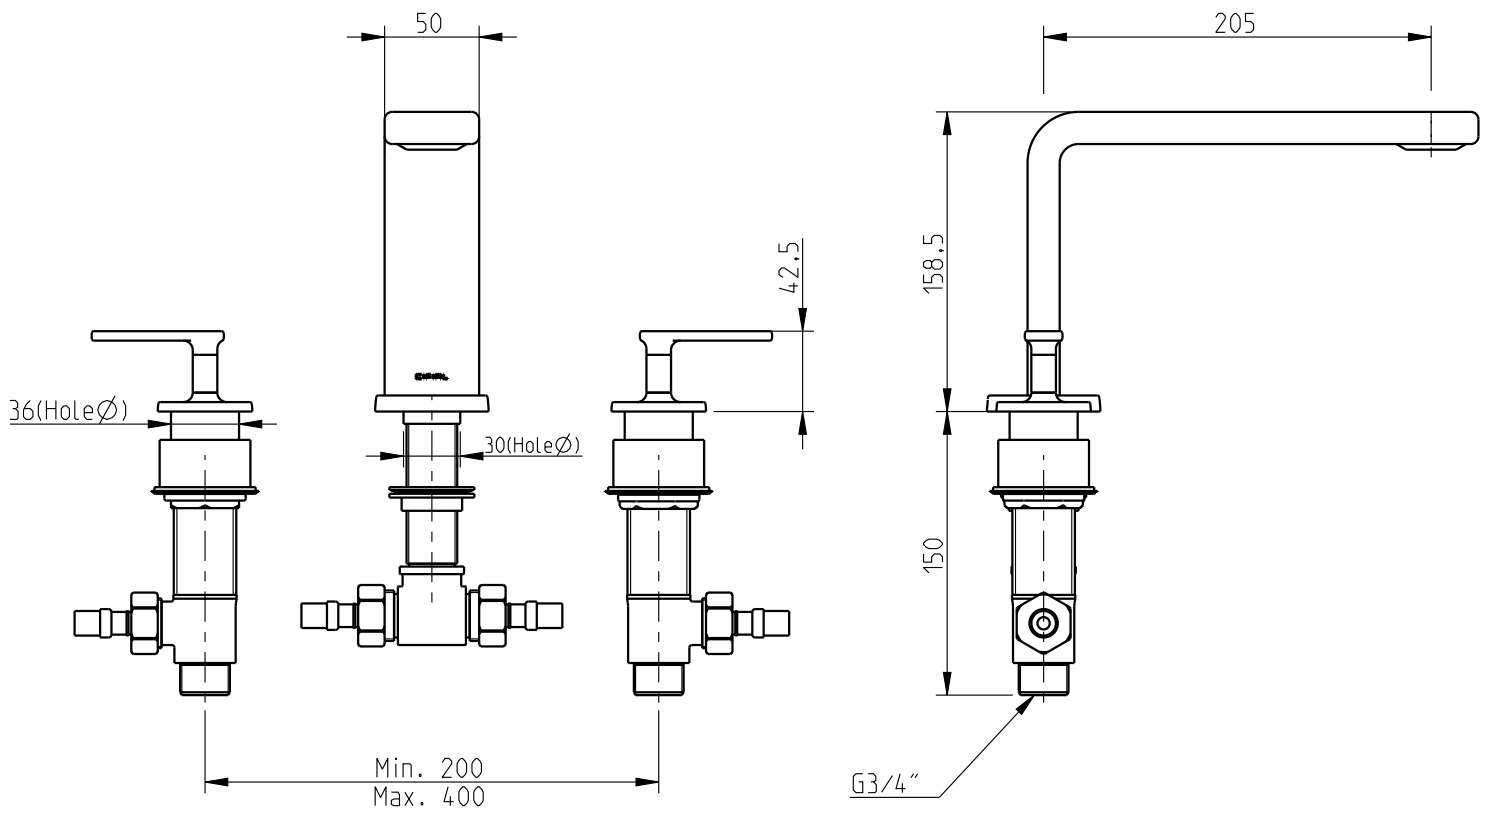

# TH400

## 3 Hole Bath Mixer

**Note:**  
xxx represents different finishes

**Installer:**  
Please leave all leaflets with the building owner to file for future reference.

dimensions: mm

## 3 Hole Bath Mixer

31430T4KXXX.U

**Note:**  
xxx represents different finishes

**Installer:**  
Please leave all leaflets with the building owner to file for future reference.