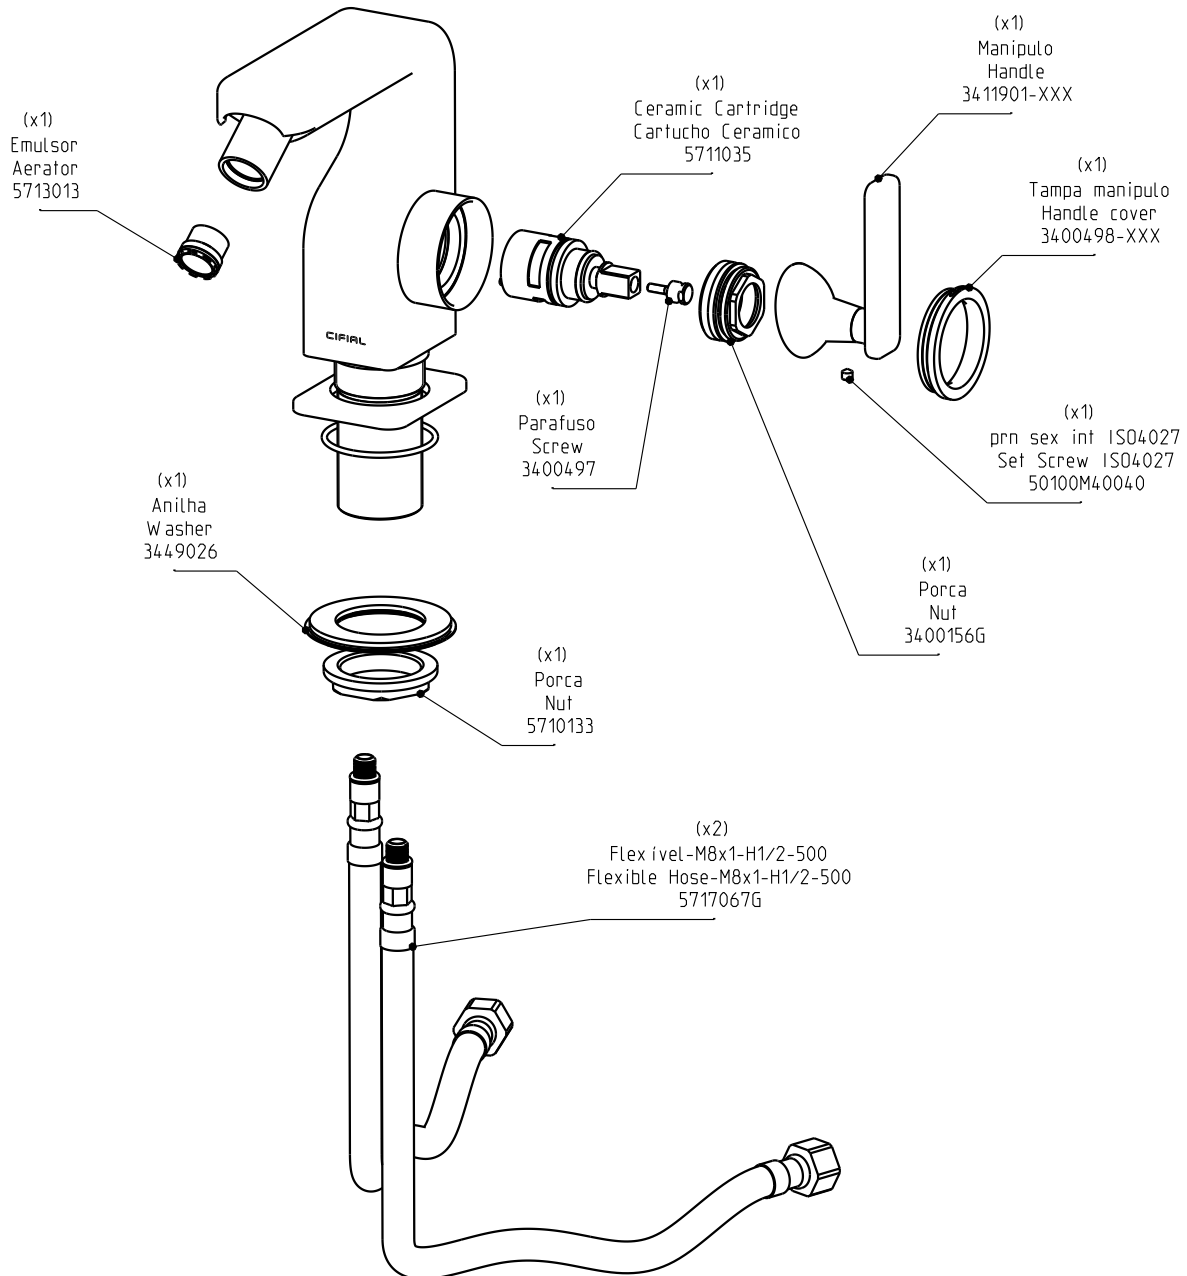

# TH400

32410T4-XXX.U

## TH400 - Mono Basin Mixer

**Note:**  
xxx represents different finishes

**Installer:**  
Please leave all leaflets with the building owner to file for future reference.

dimensions: mm

## TH400 - Mono Basin Mixer

**Note:**  
xxx represents different finishes

**Installer:**  
Please leave all leaflets with the building owner to file for future reference.