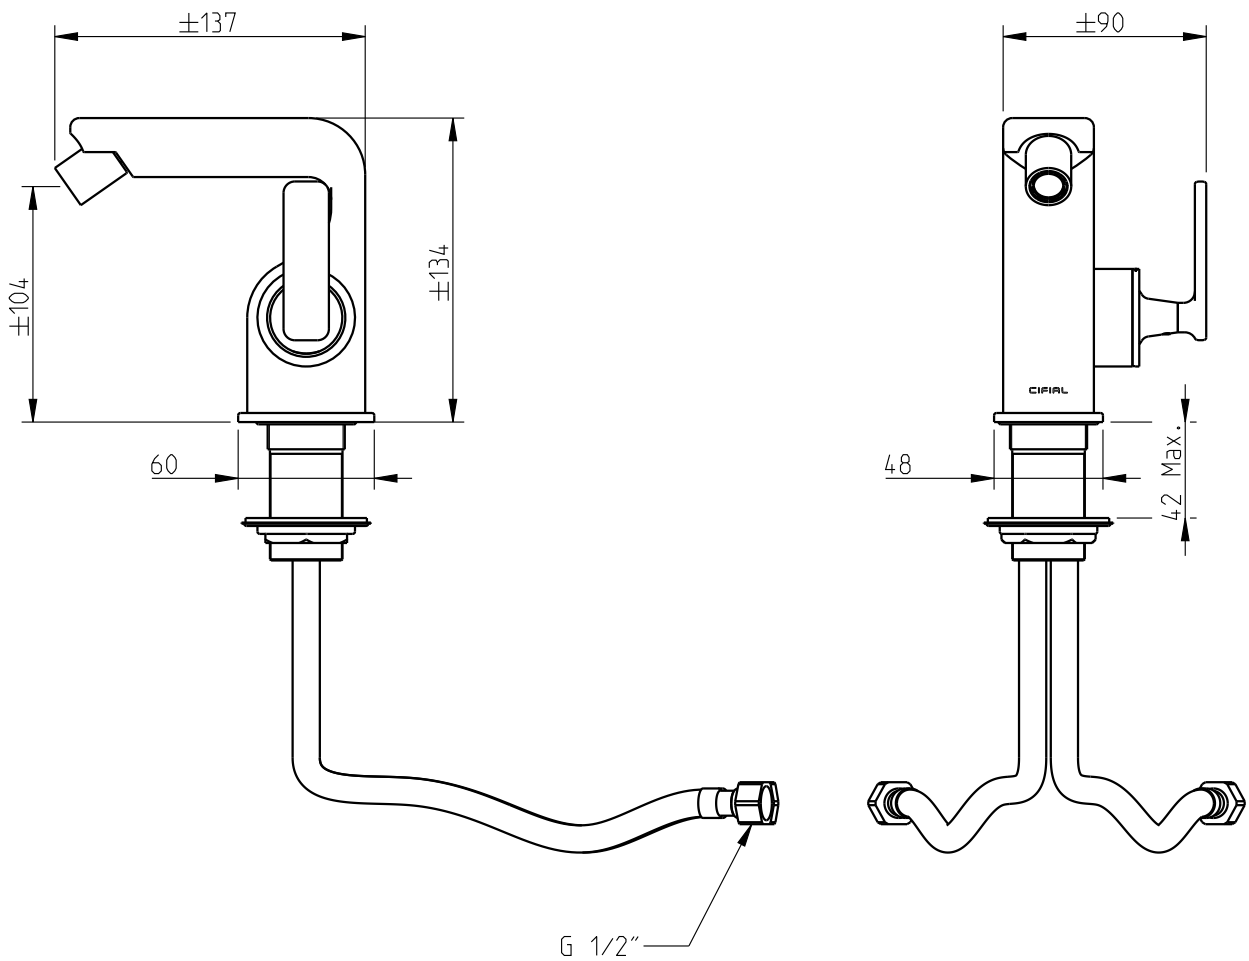

# TH400

32410T4-XXX.U

## TH400 - Mono Basin Mixer

**Note:**  
xxx represents different finishes

**Installer:**  
Please leave all leaflets with the building owner to file for future reference.

dimensions: mm

## TH400 - Mono Basin Mixer

**Note:**  
xxx represents different finishes

**Installer:**  
Please leave all leaflets with the building owner to file for future reference.