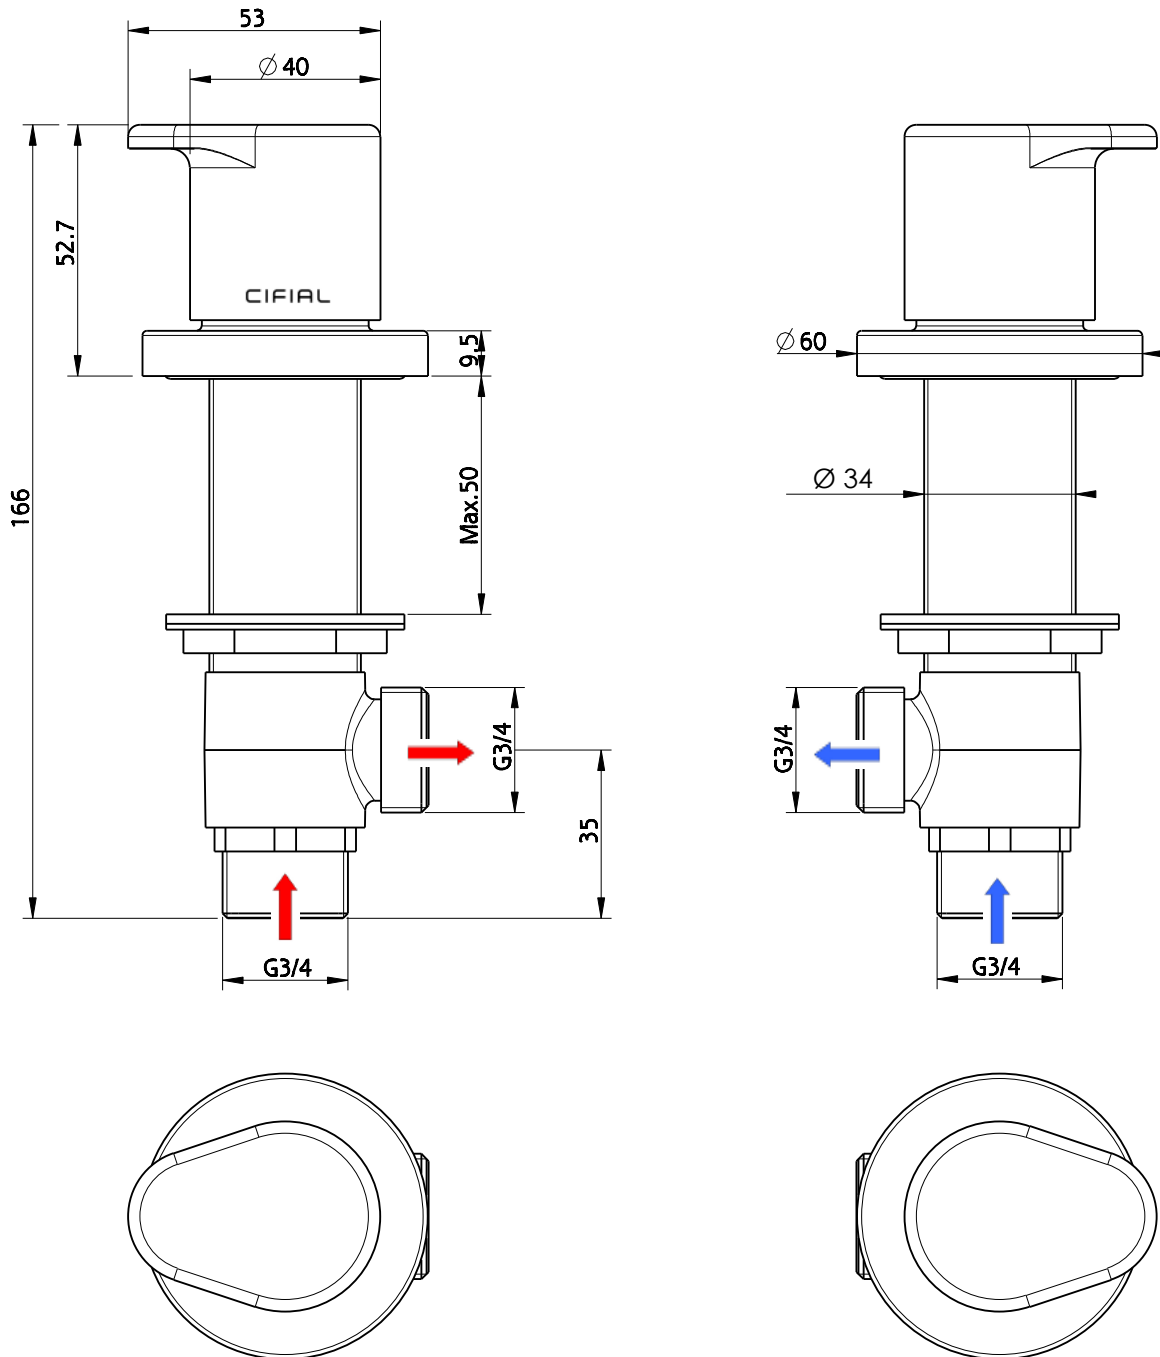

VIVA

Pair Deck bath Valves

CIFIAL[®]

www.cifial.co.uk
sales@cifial.co.uk

dimensions mm